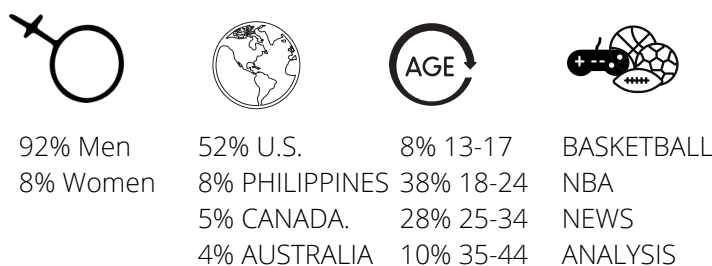

About

JIMMERRANGE BREAKS DOWN THE NBA NEWS, ON AND OFF THE COURT, WITH PLAYER, DRAFT, AND FREE AGENCY ANALYSIS.

Social Statistics

240K | **178K**
YT Subscribers | AVG Video Views - 30

Audience Demographics